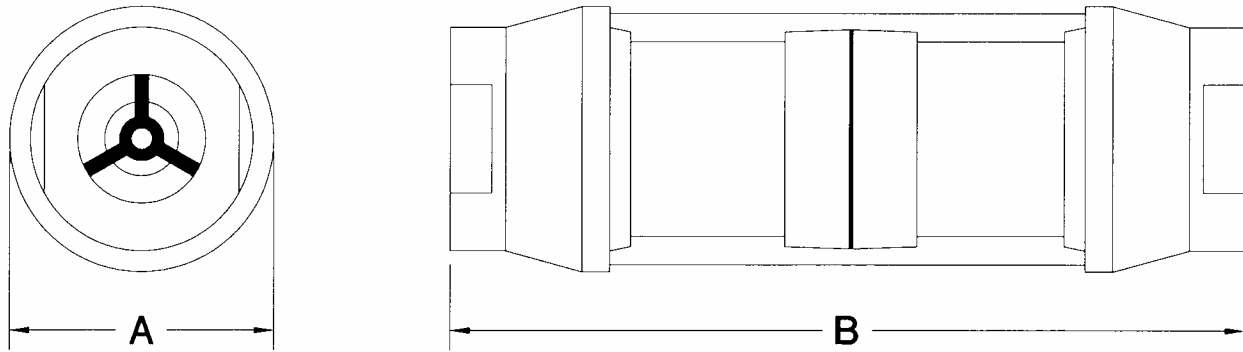

Lake Basic In-Line Flow Meter

| DIM | SERIES 2 | SERIES 3 | SERIES 4 | SERIES 5 | SERIES 5 2" |
|------------------|--------------------|----------------------------------------------------------------------|---------------------------------------------------------|-----------------------------------------------------------------|-------------------------------------|
| A | 1-1/4 (32mm) | 1-7/8 (48mm) | 2-3/8 (60mm) | 3-1/2 (90mm) | 3-1/2 (90mm) |
| B | 4-13/16 (122mm) | 6-9/16 (167mm) | 7-5/32 (182mm) | 10-1/8 (258mm) | 12-5/8 (322mm) |
| PORT SIZE | NPTF 1/8", 1/4" | NPTF 1/4", 3/8", 1/2" SAE #6, #8, #10 BSPP 3/8", 1/2" | NPTF 3/4", 1" SAE #12, #16 BSPP 3/4", 1" | NPTF 1-1/4, 1-1/2 SAE #20, #24 BSPP 1-1/4, 1-1/2 | NPTF 2" SAE #32 BSPP 2" |