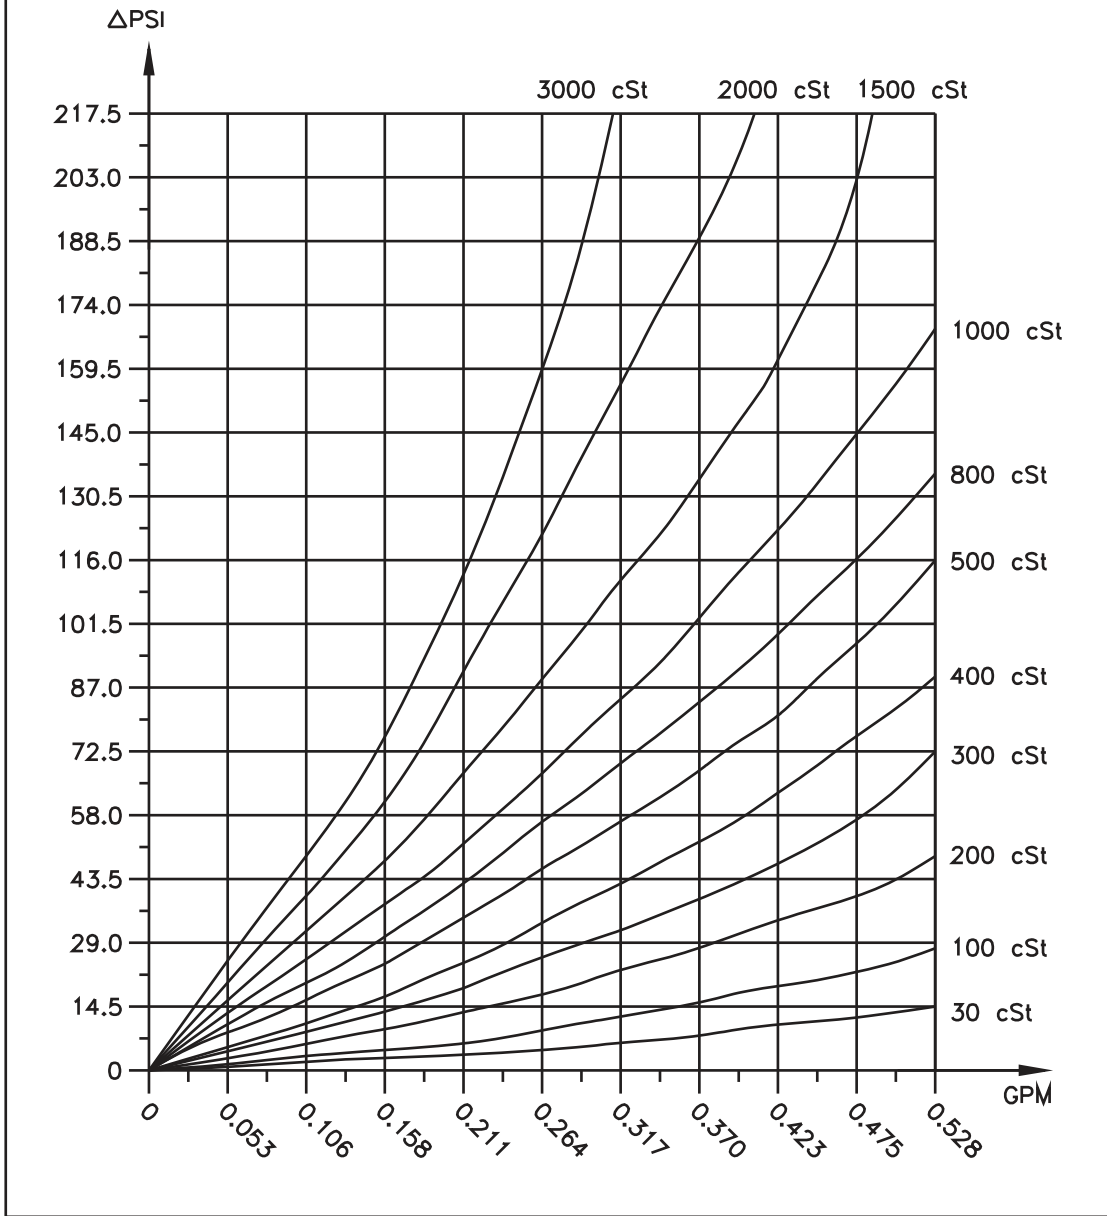

JVx-01CG PRESSURE DROP CHART

Model: JVM-10CG Flow Rate vs. Pressure Drop

JVx-15CG PRESSURE DROP CHART

JVx-20CG PRESSURE DROP CHART

JVx-30CG PRESSURE DROP CHART

JVx-60CG PRESSURE DROP CHART