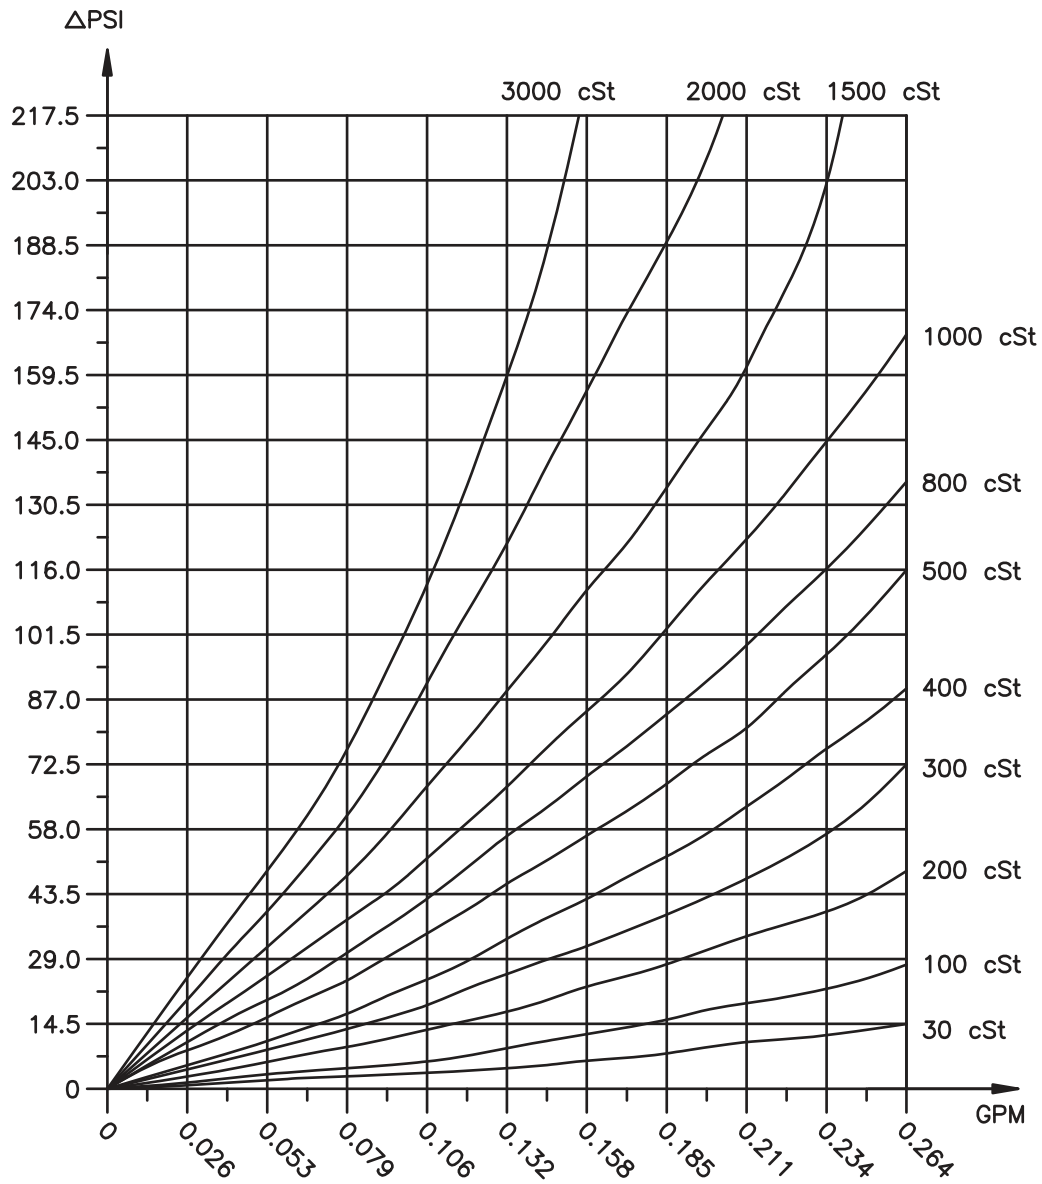

JVx-01CG PRESSURE DROP CHART

Model: JVM-10CG Flow Rate vs. Pressure Drop

JVx-15CG PRESSURE DROP CHART

JVx-20CG PRESSURE DROP CHART

JVx-30CG PRESSURE DROP CHART

JVx-60CG PRESSURE DROP CHART