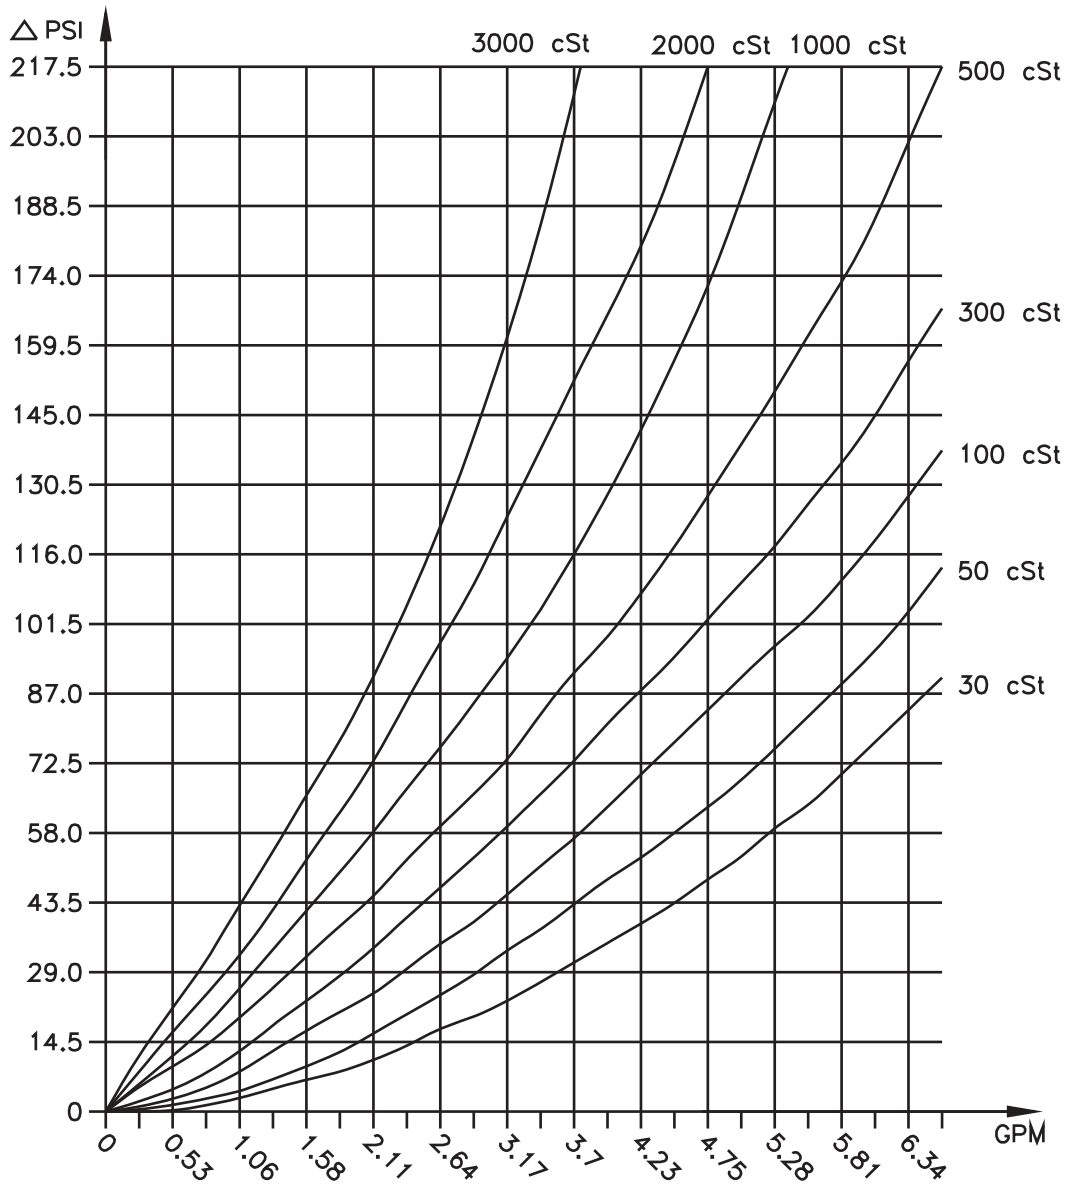

JVx-01CG PRESSURE DROP CHART

Model: JVM-10CG Flow Rate vs. Pressure Drop

JVx-15CG PRESSURE DROP CHART

JVx-20CG PRESSURE DROP CHART

JVx-30CG PRESSURE DROP CHART

JVx-60CG PRESSURE DROP CHART