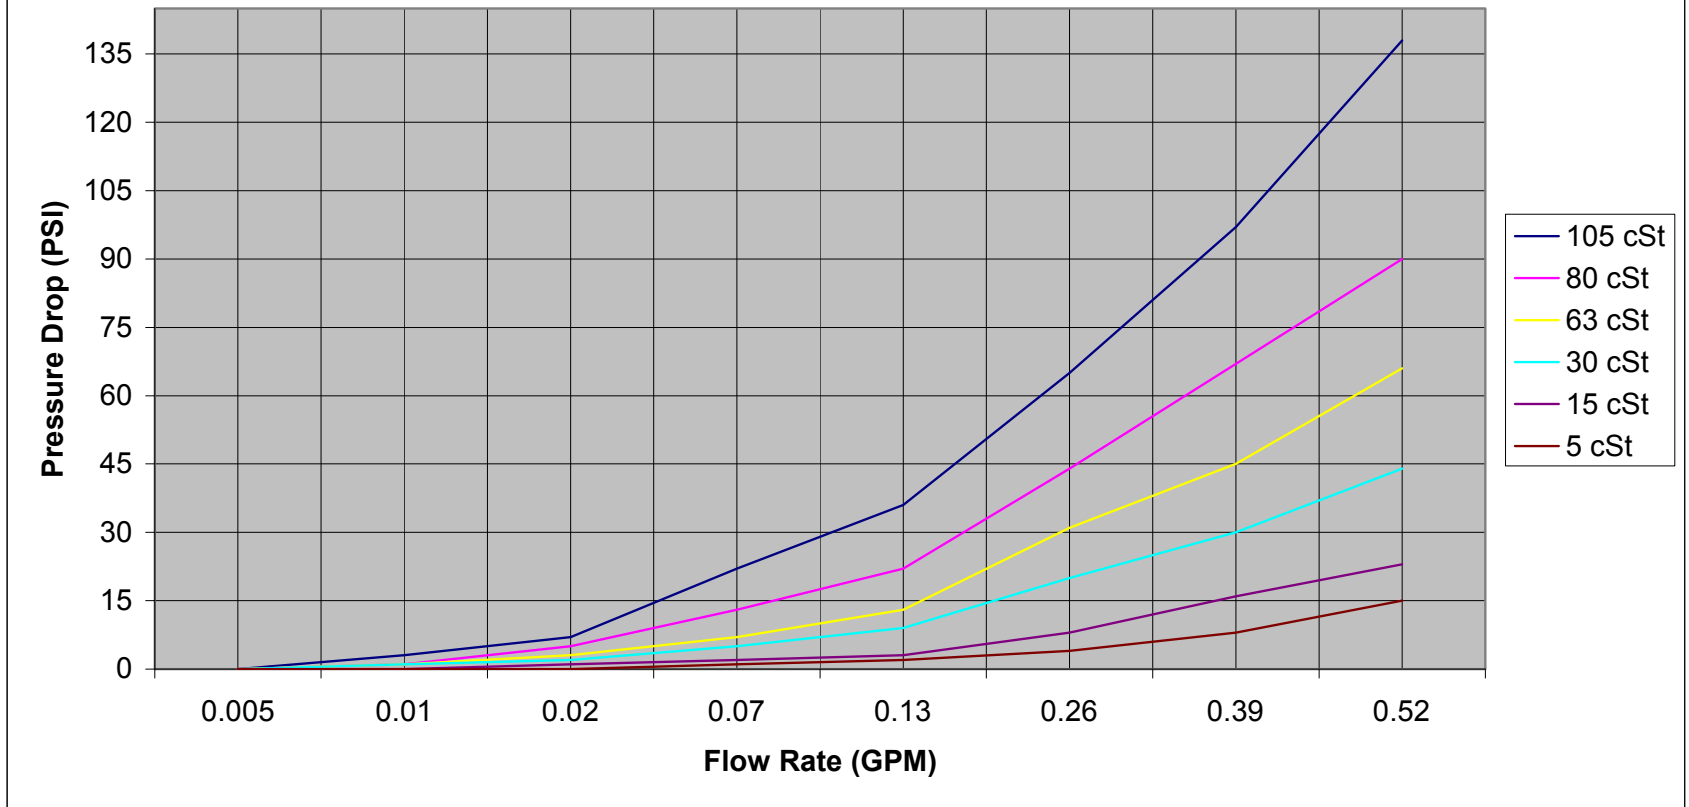

JVx-01CG PRESSURE DROP CHART

Model: JVM-10CG Flow Rate vs. Pressure Drop

JVx-15CG PRESSURE DROP CHART

JVx-20CG PRESSURE DROP CHART

JVx-30CG PRESSURE DROP CHART

JVx-60CG PRESSURE DROP CHART