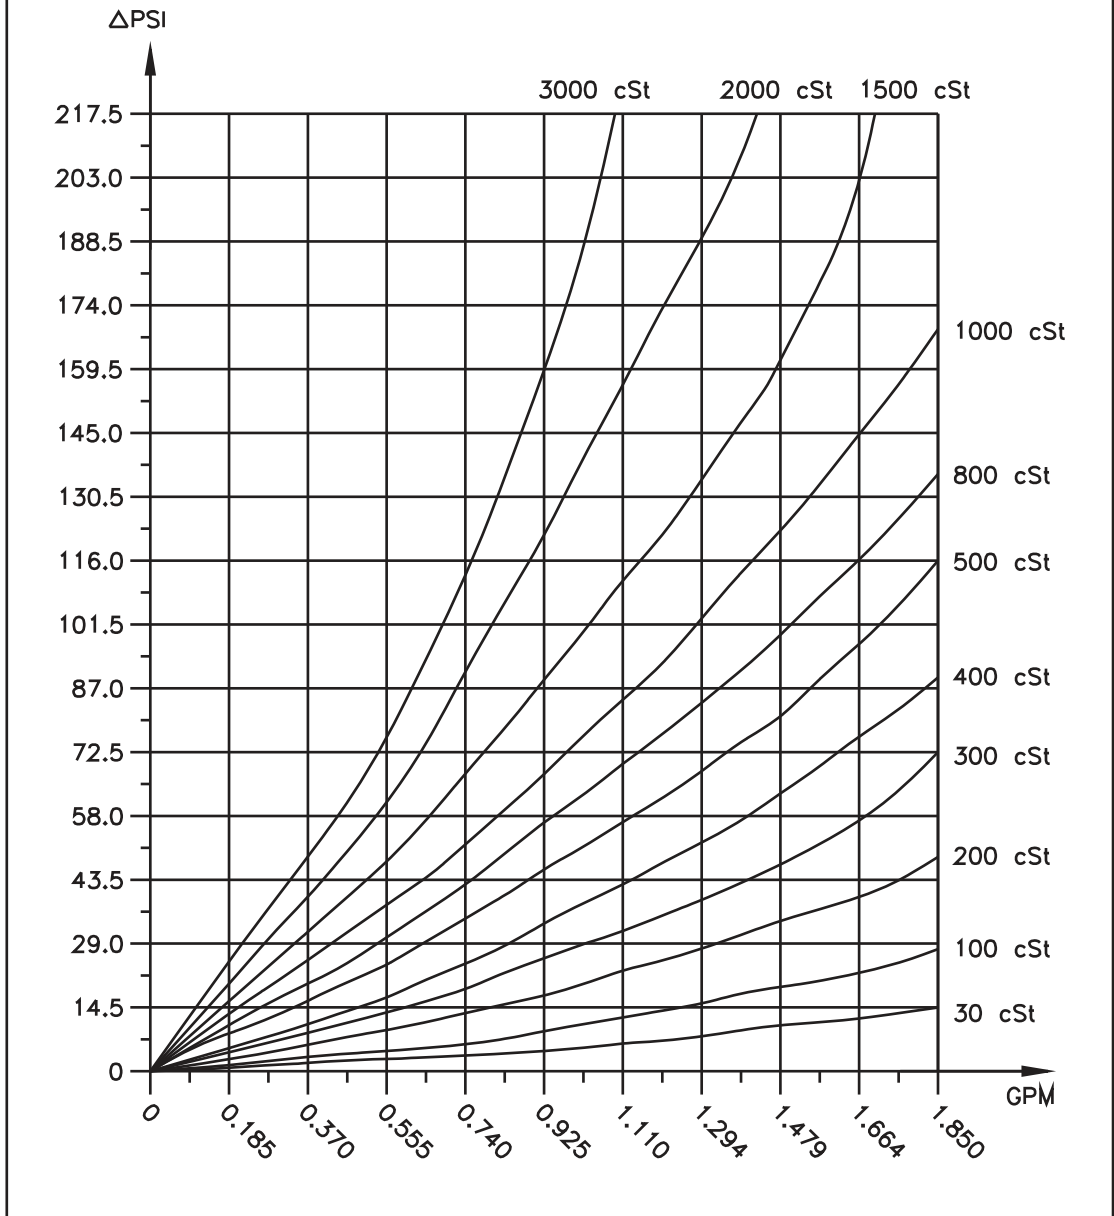

JVx-01CG PRESSURE DROP CHART

Model: JVM-10CG Flow Rate vs. Pressure Drop

JVx-15CG PRESSURE DROP CHART

JVx-20CG PRESSURE DROP CHART

JVx-30CG PRESSURE DROP CHART

JVx-60CG PRESSURE DROP CHART