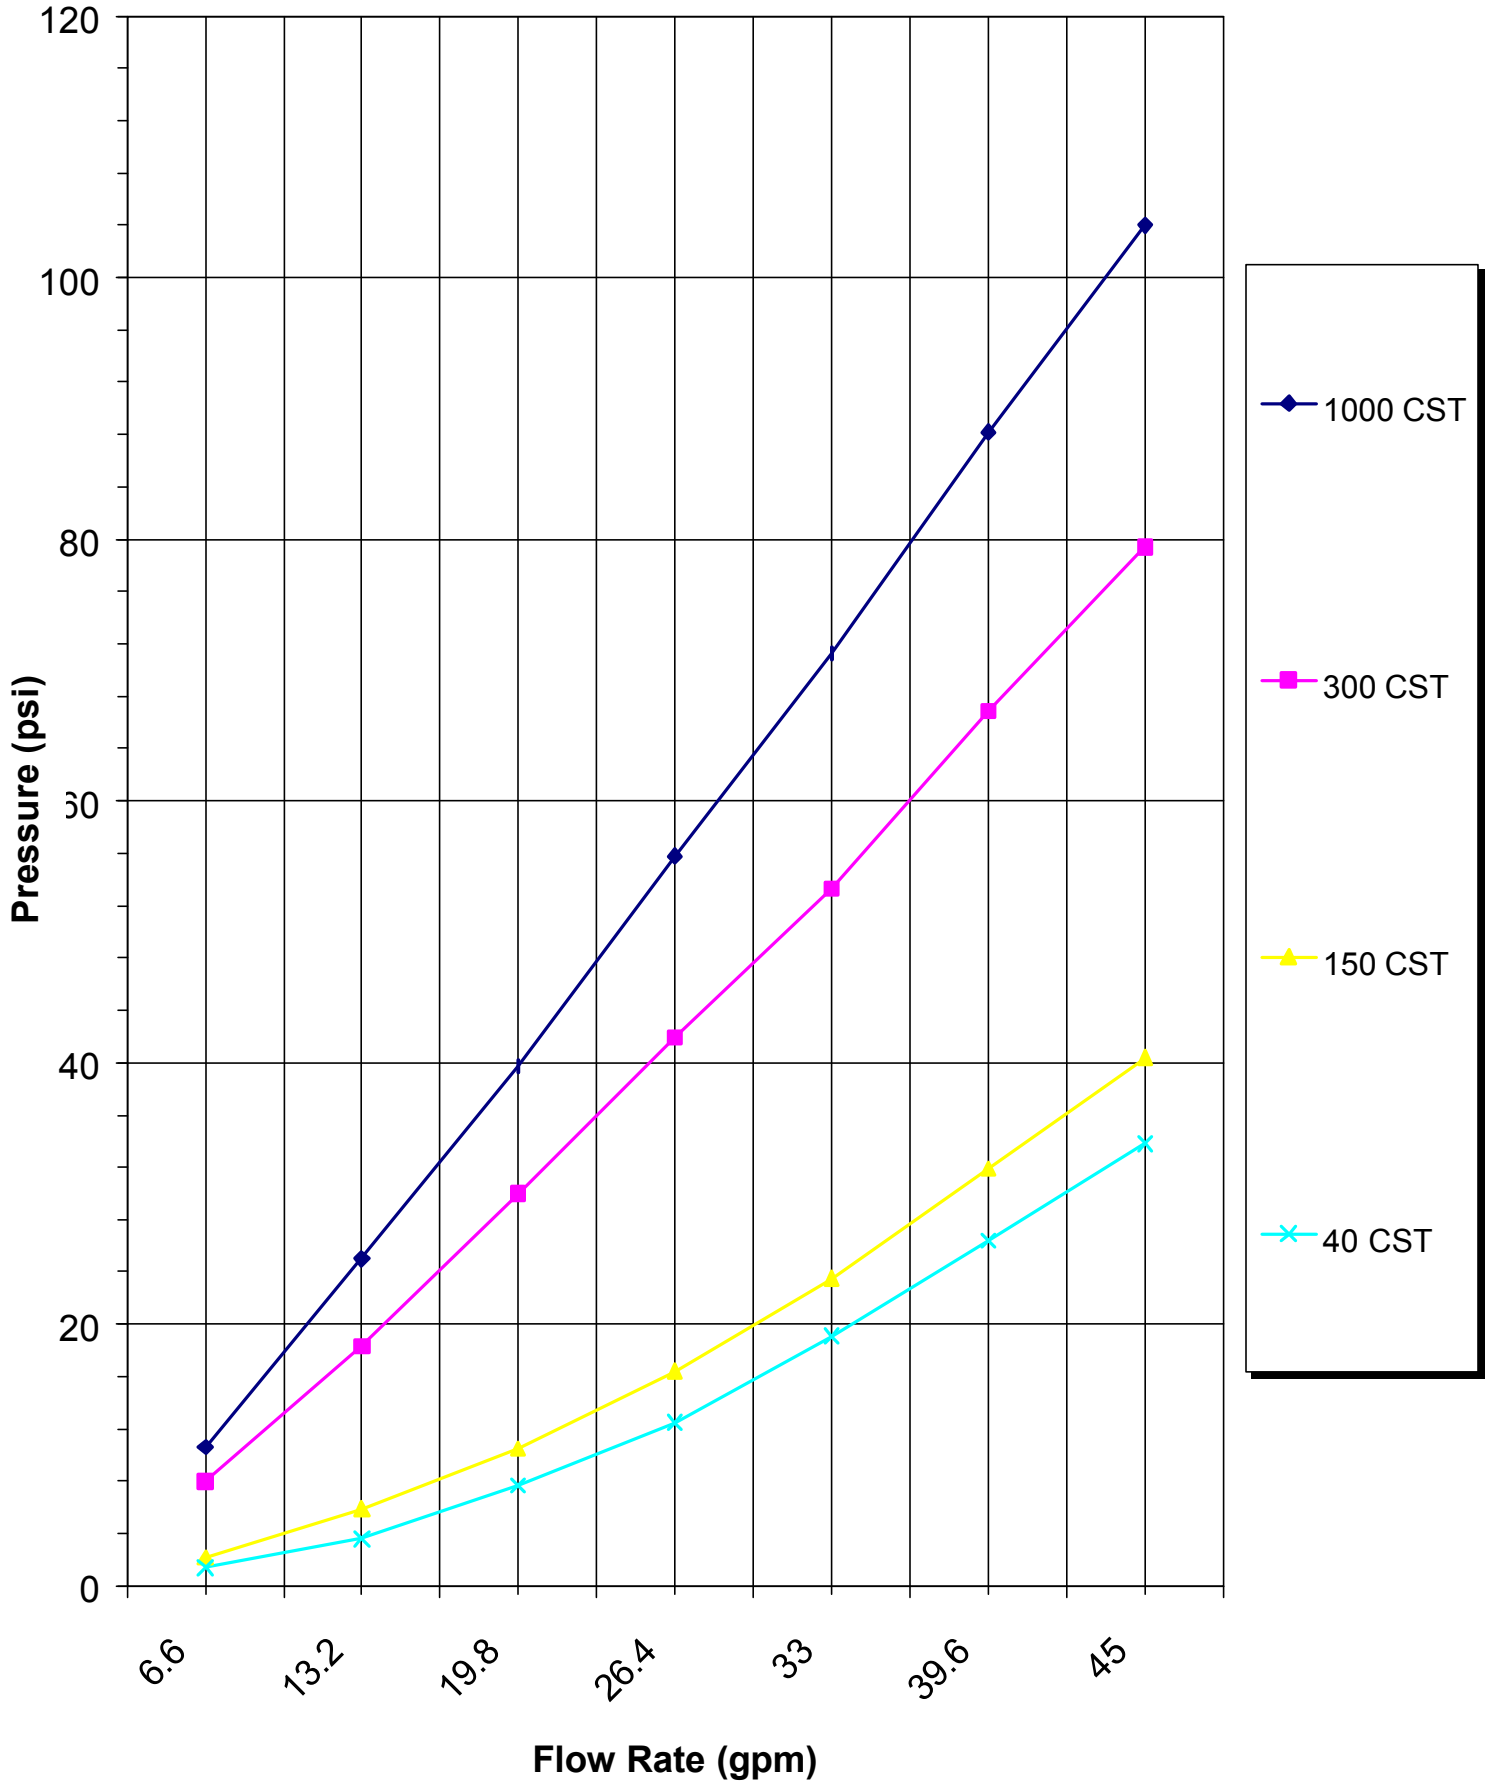

JV-80KL PRESSURE DROP GRAPH

JVx-90KL PRESSURE DROP CHART