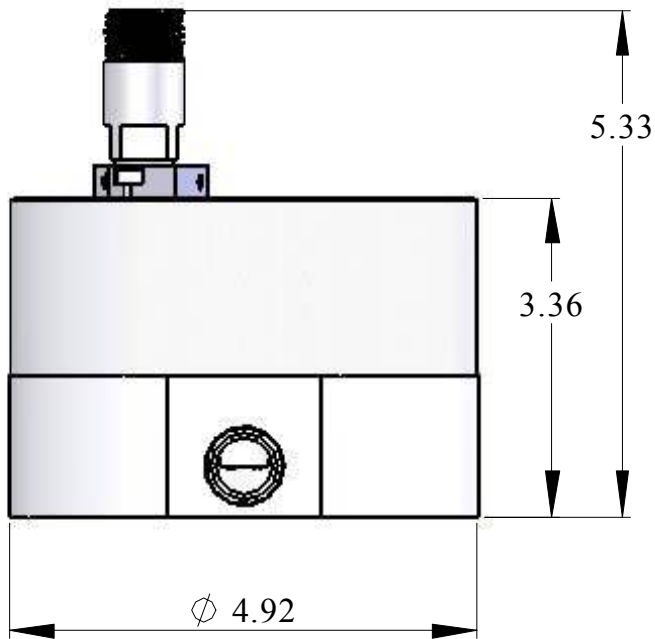

AW COMPANY USE ONLY

TITLE: JVK-60 + IR-P EXTERNAL DIMENSIONS

PART NUMBER: --

DRAWING NUMBER: JVK6P899A

DRAWN BY: SCOTT HONSBERGER

CHECKED BY: --

REV: A

DATE: 8/24/2005

SCALE: 1:2

REV.	DESCRIPTION	DATE	BY