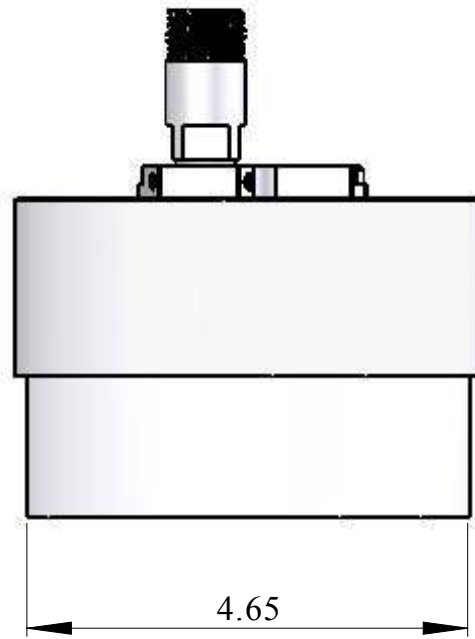

AW COMPANY USE ONLY

TITLE: JVK-60 + IR-P EXTERNAL DIMENSIONS

PART NUMBER: --

DRAWING NUMBER: JVK6P899A

DRAWN BY: SCOTT HONSBERGER

CHECKED BY: --

REV: A

DATE: 8/24/2005

SCALE: 1:2

REV.	DESCRIPTION	DATE	BY