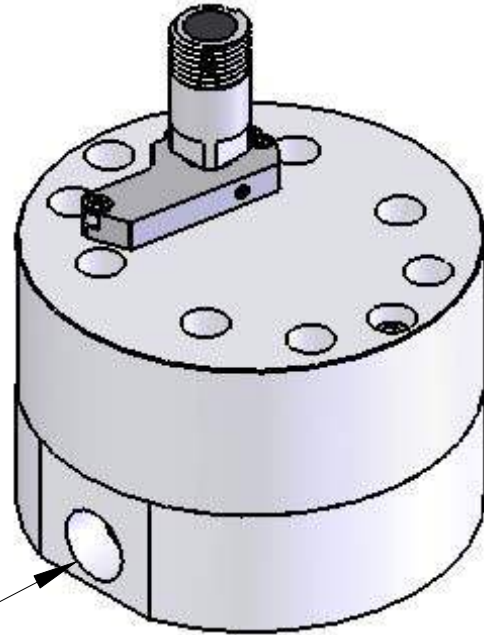

JVK-60 WITH IR-P SENSOR EXTERNAL DIMENSIONS

1/2" NPT PORTS