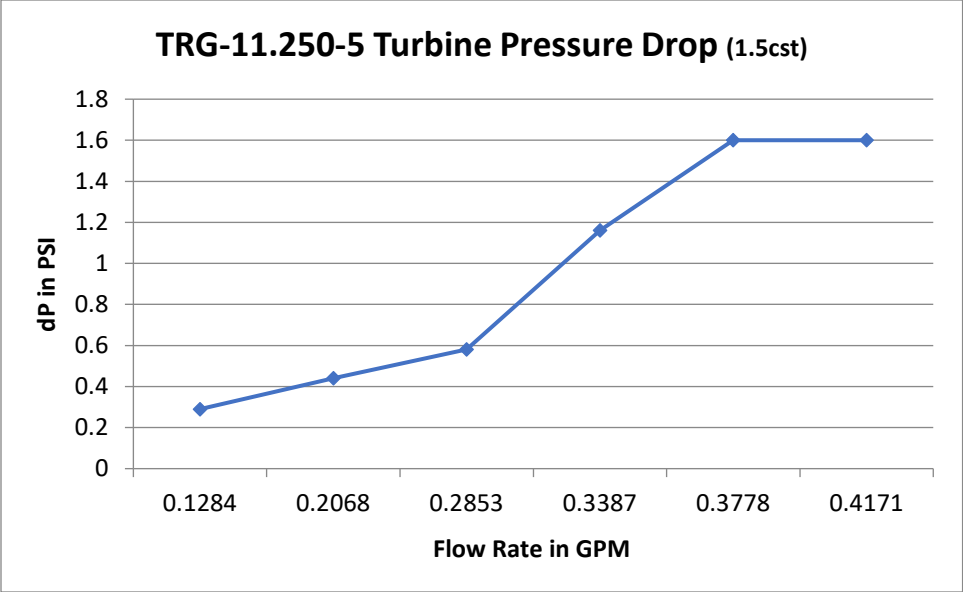

TRG Turbine Flow Meter Pressure Drop Charts

TRG-11.375-5 Pressure Drop (1.5cst)

TRG-11.500-5 Pressure Drop (1.5cst)