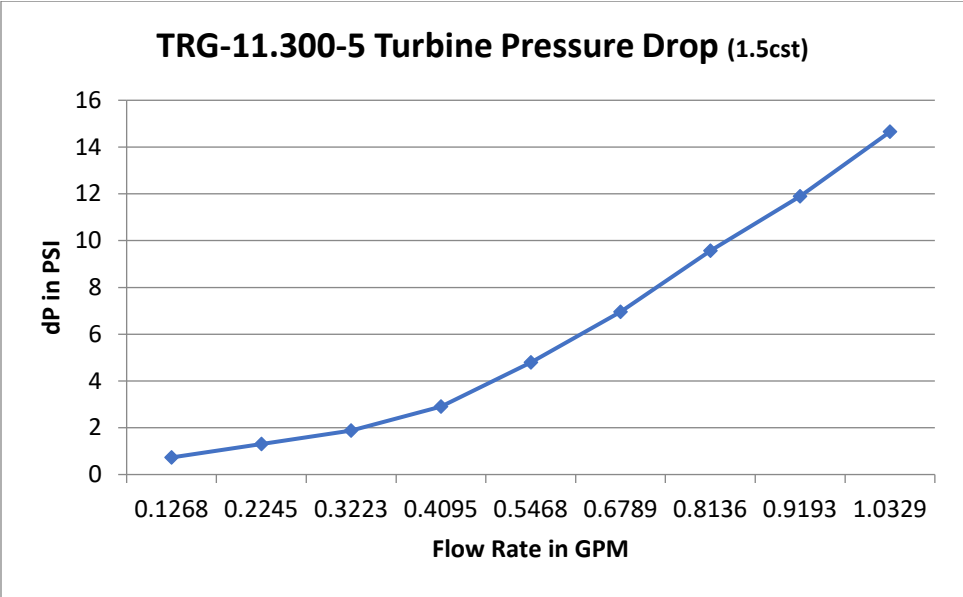

TRG Turbine Flow Meter Pressure Drop Charts

TRG-11.375-5 Pressure Drop (1.5cst)

TRG-11.500-5 Pressure Drop (1.5cst)