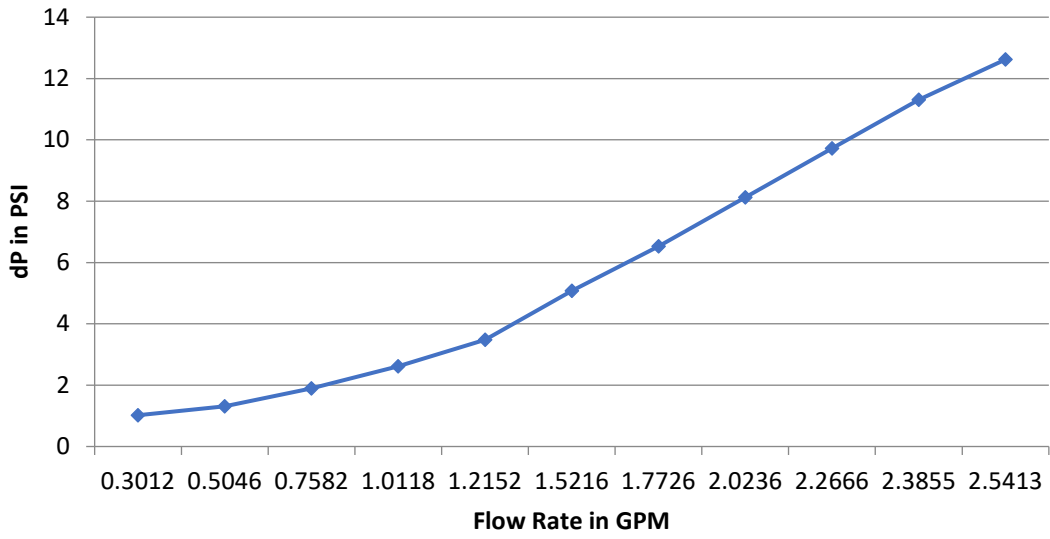

TRG Turbine Flow Meter Pressure Drop Charts

TRG-11.375-5 Pressure Drop (1.5cst)

TRG-11.500-5 Pressure Drop (1.5cst)