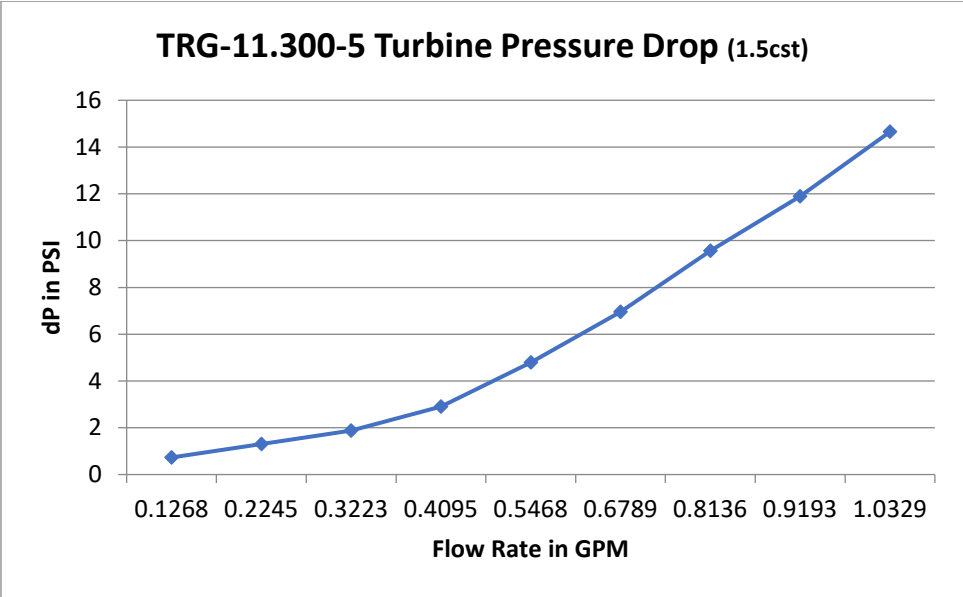

TRG Turbine Flow Meter Pressure Drop Charts

TRG-11.375-5 Pressure Drop (1.5cst)

TRG-11.500-5 Pressure Drop (1.5cst)