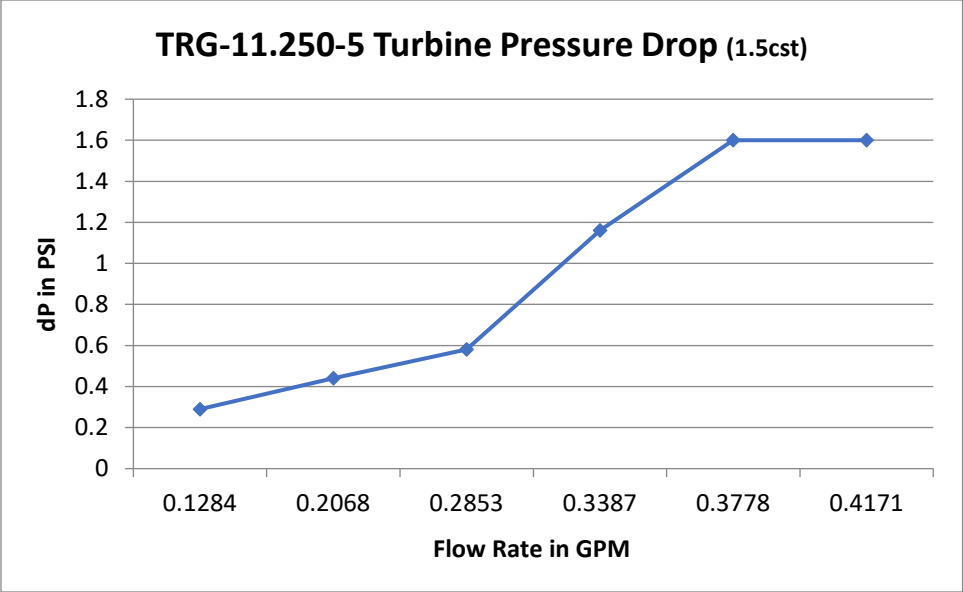

TRG Turbine Flow Meter Pressure Drop Charts

TRG-11.375-5 Pressure Drop (1.5cst)

TRG-11.500-5 Pressure Drop (1.5cst)