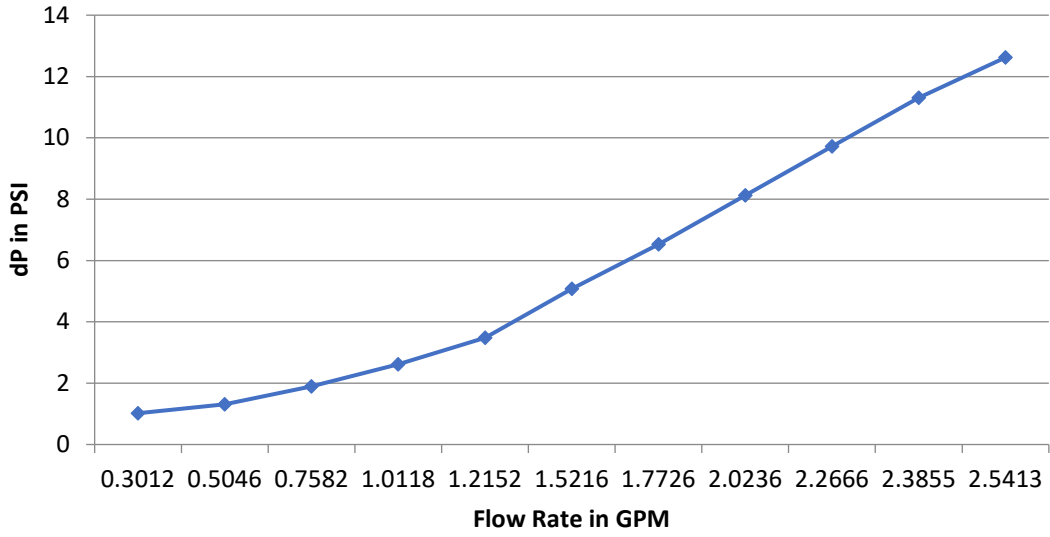

TRG Turbine Flow Meter Pressure Drop Charts

TRG-11.375-5 Pressure Drop (1.5cst)

TRG-11.500-5 Pressure Drop (1.5cst)